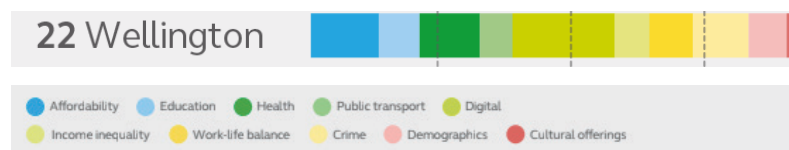

PEOPLE SUB-INDEX