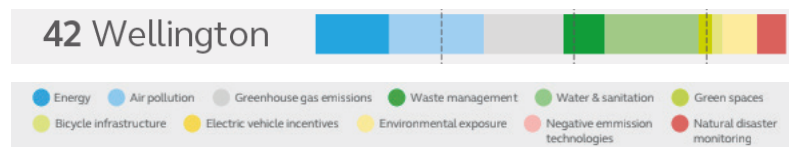

PLANET SUB-INDEX