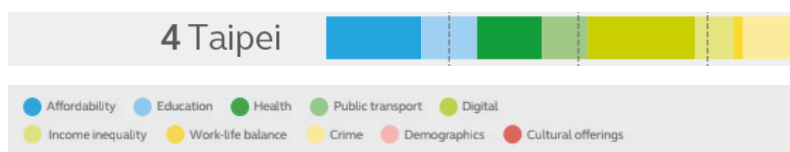

PEOPLE SUB-INDEX