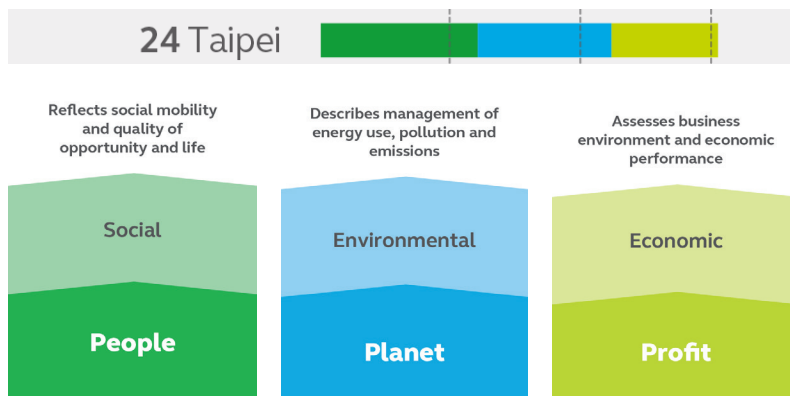

OVERALL INDEX RANKING