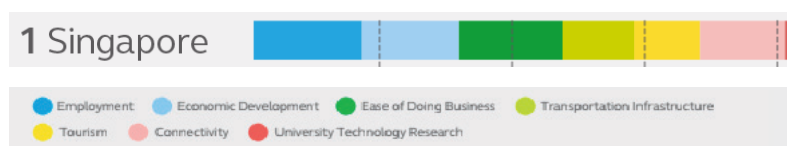

Singapore Sustainable City Index 2018

OVERALL INDEX RANKING

PEOPLE SUB-INDEX

PLANET SUB-INDEX

PROFIT SUB-INDEX

Powered By: