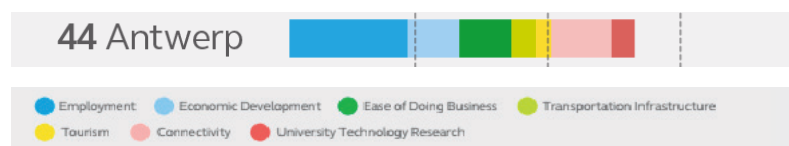

Antwerp Sustainable City Index 2018

OVERALL INDEX RANKING

PEOPLE SUB-INDEX

PLANET SUB-INDEX

PROFIT SUB-INDEX

Powered By: